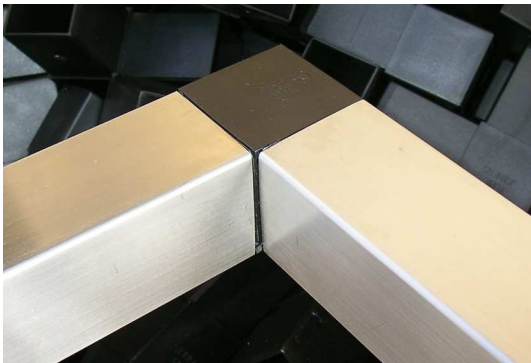

Assembly of Elbow

PO Box 5233
Torquay Qld 4655

Email: sales@tubejoiners.com
WWW: Tubejoiners.com

Tubejoiners

Suppliers of 50.8 mm ABS
Black Tube Joiners to suit
2 inch (50.8 mm) RHS
1.6mm gauge.

Elbows, T Pieces and 3 Way
Corners.

Can be used for:

Machine Frames
Tables
Display Cases
Racking

All you need is a rubber
mallet. (not supplied)

No other sizes available.

ABN 62 968 088 641