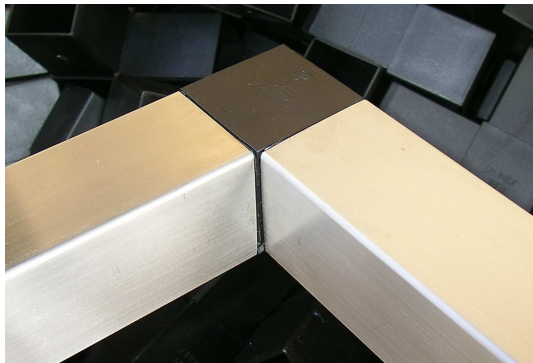

These sizes limit the distance between any two Tubejoiners.

Assembly of Elbow

PO Box 8304
Wagga Wagga NSW 2650

Email: sales@tubejoiners.com
WWW: Tubejoiners.com

Tubejoiners

Suppliers of 50.8 mm ABS
Black Tube Joiners to suit
2 inch (50.8 mm) RHS
1.6mm gauge.

Elbows, T Pieces and 3 Way
Corners.

Can be used for:

Machine Frames
Tables
Display Cases
Racking

All you need is a rubber
mallet. (not supplied)

No other sizes available.

ABN 62 968 088 641